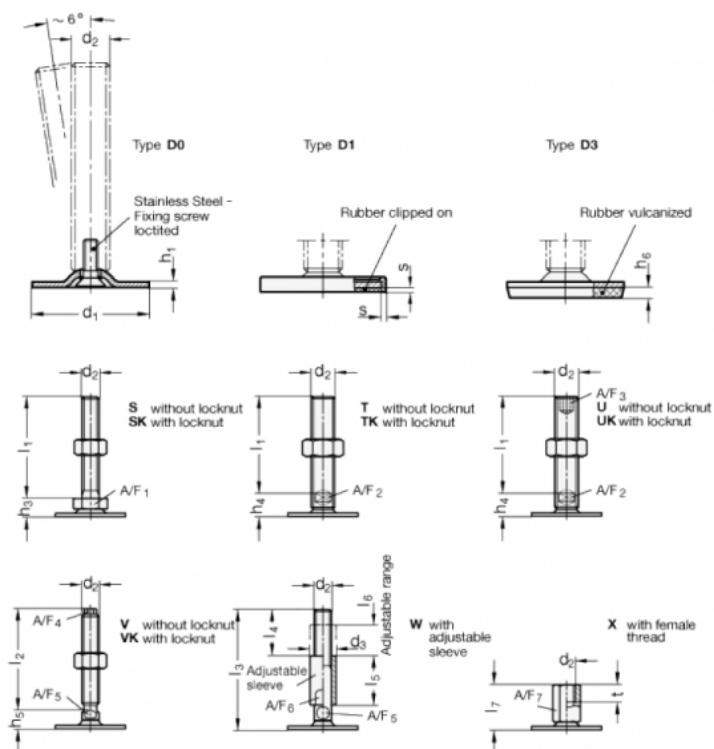

Article number: 204160M850D3S

Description: E+G levelling foot
GN 41-60-M8-50-D3-S

Note: S Without nut, External hexagon at the bottom

Measures

A/F1 = 17

d1 = 60

d2 = M8

h1 = 2.5

h3 = 11

h6 = 4.5

l1 = 50

s =